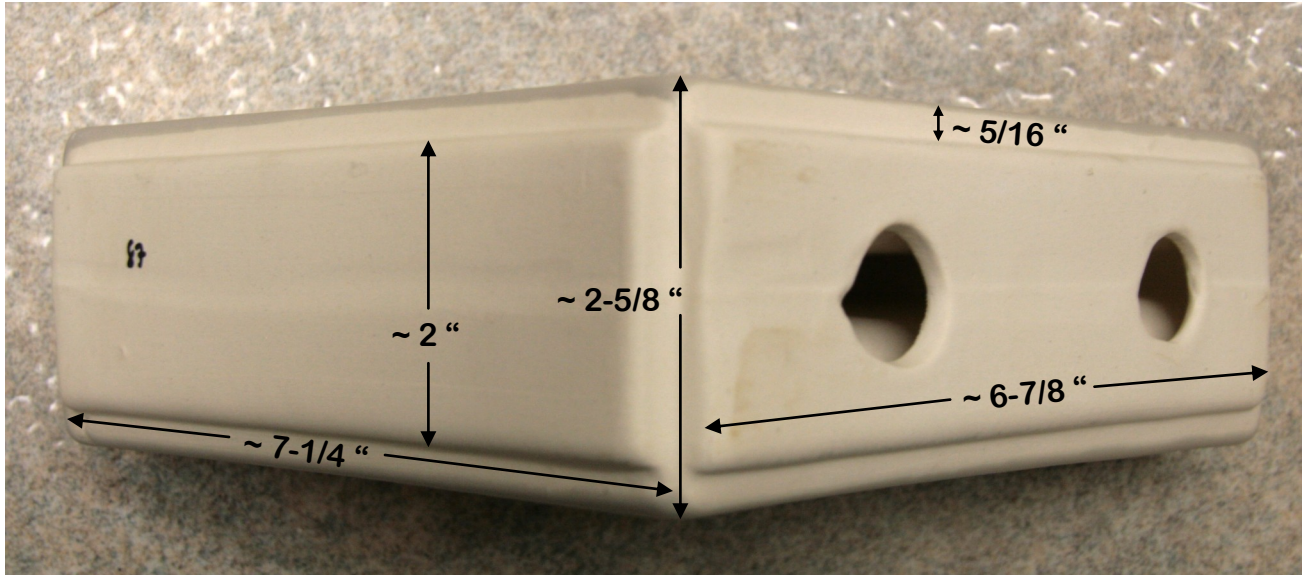

HCP CS-77 Corner Shelf

Note: Specifications often vary 1/8" or more